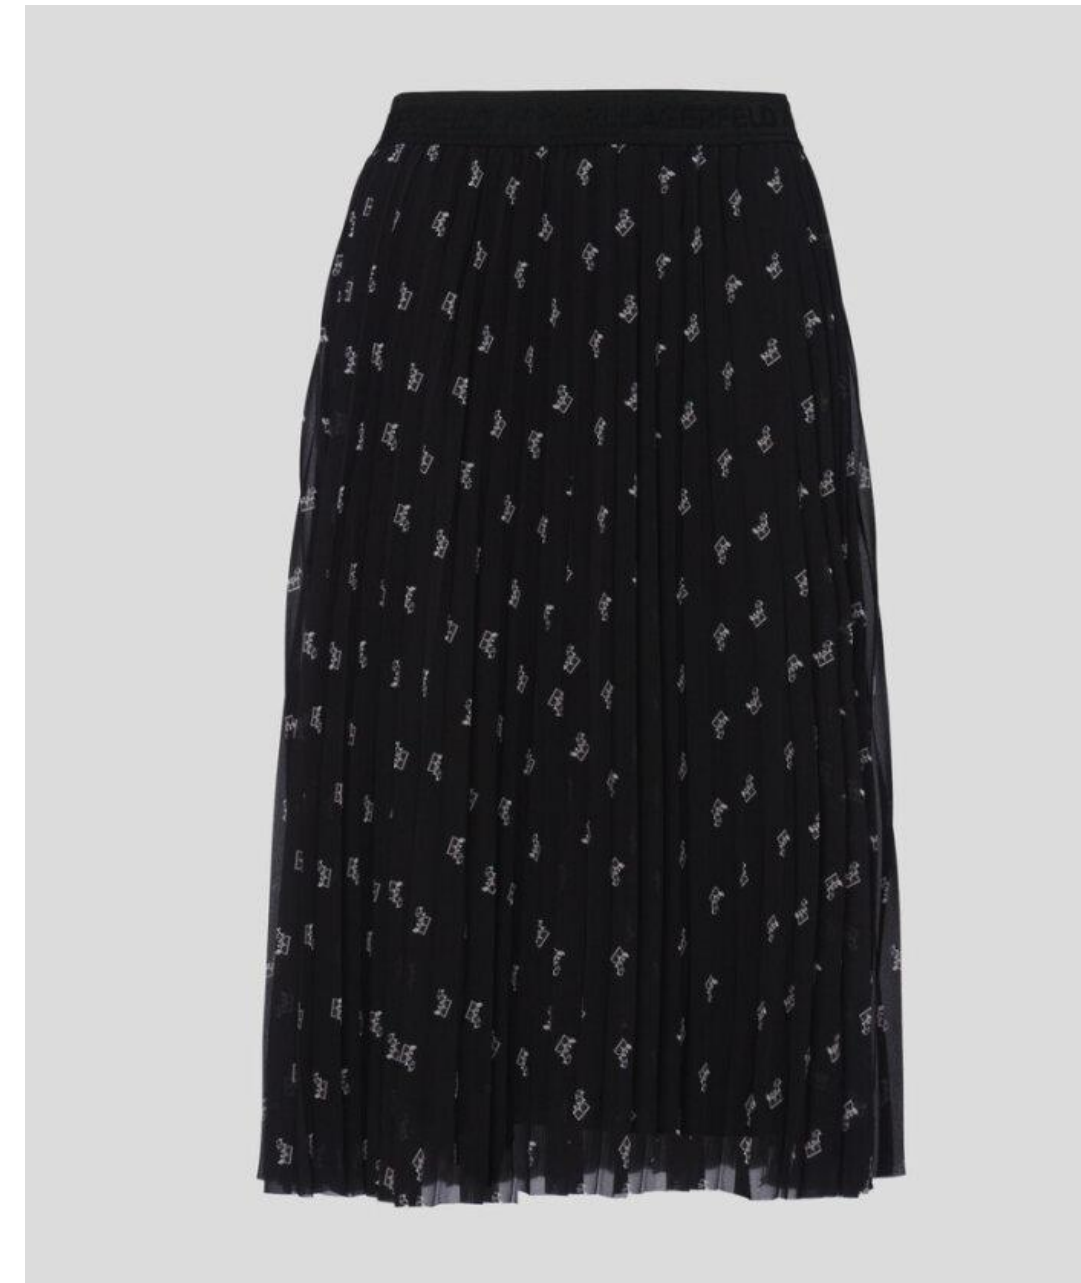

FRONT

FRONT

STYLE NAME: KOCKTAIL PLEATED SKIRT

STYLE NUMBER: 21SW1200

SIZES: 38- 48

COLOR: 999 BLACK

RETAIL PRICE: 219€

OUTLET PRICE: 149€